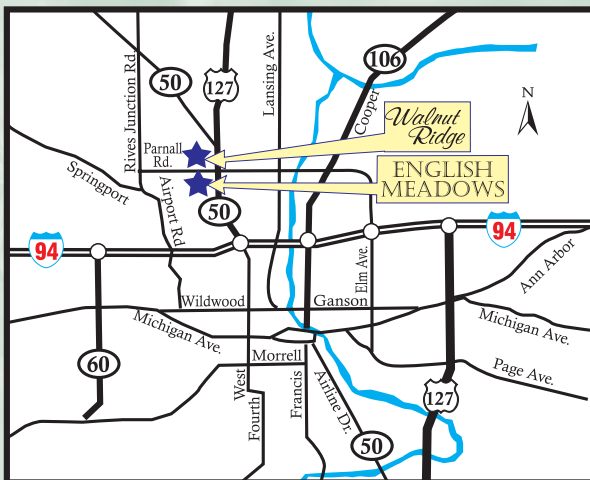

# Walnut Ridge

Walnut Ridge—a HomeFirst™ Certified Community—provides a quiet neighborhood setting in the heart of beautiful Blackman Township.

- ❖ Clubhouse with fireside great room
- ❖ 24-hour fitness center
- ❖ Neighborhood swimming pool with sundeck
- ❖ Playground, picnic area, basketball court and recreation area
- ❖ Professional community management on site
- ❖ Many home sites accommodate garages and decks
- ❖ Adjacent to Rod Mills Township Park

From I-94 West, exit at 138 and follow US-127 toward Lansing/Charlotte. Turn left at Parnall Road and right into community.

**517-796-1388**

Monday-Thursday 10 a.m.-6 p.m.  
Friday and Saturday 10 a.m.-5 p.m.  
Sunday Noon-5 p.m.  
Also available by appointment